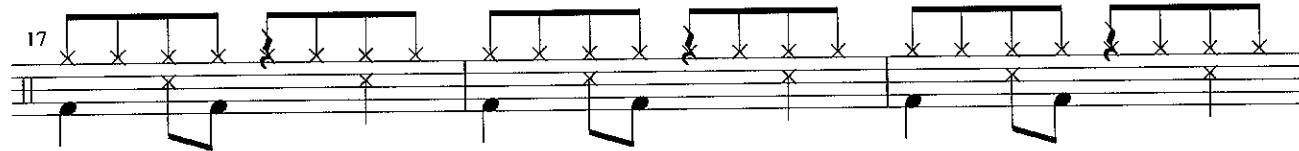

Drum Set

萩市民のうた

萩のよろこび

comp. by 津室ひとみ
arr. by 津室ひとみ

♩=110